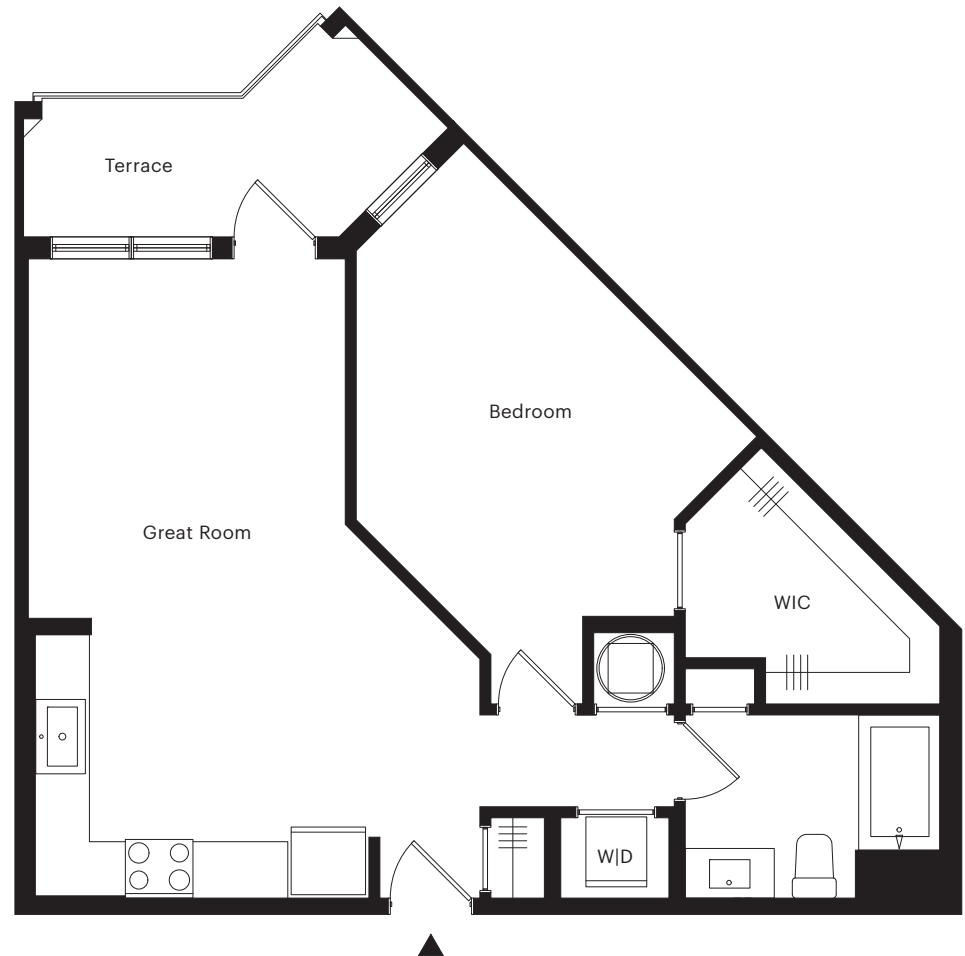

312

NORTHWOOD

HOBOKEN

1 Bedroom
1 Bathroom
788 Inside SF
84 Outside SF
872 Total SF

312 23rd Street
West Palm Beach, FL 33407
info@312northwood.com
312NORTHWOOD.COM

PARKLAND

All dimensions are approximate and some units may not conform exactly to the standard layout shown herein.
Equal Housing Opportunity