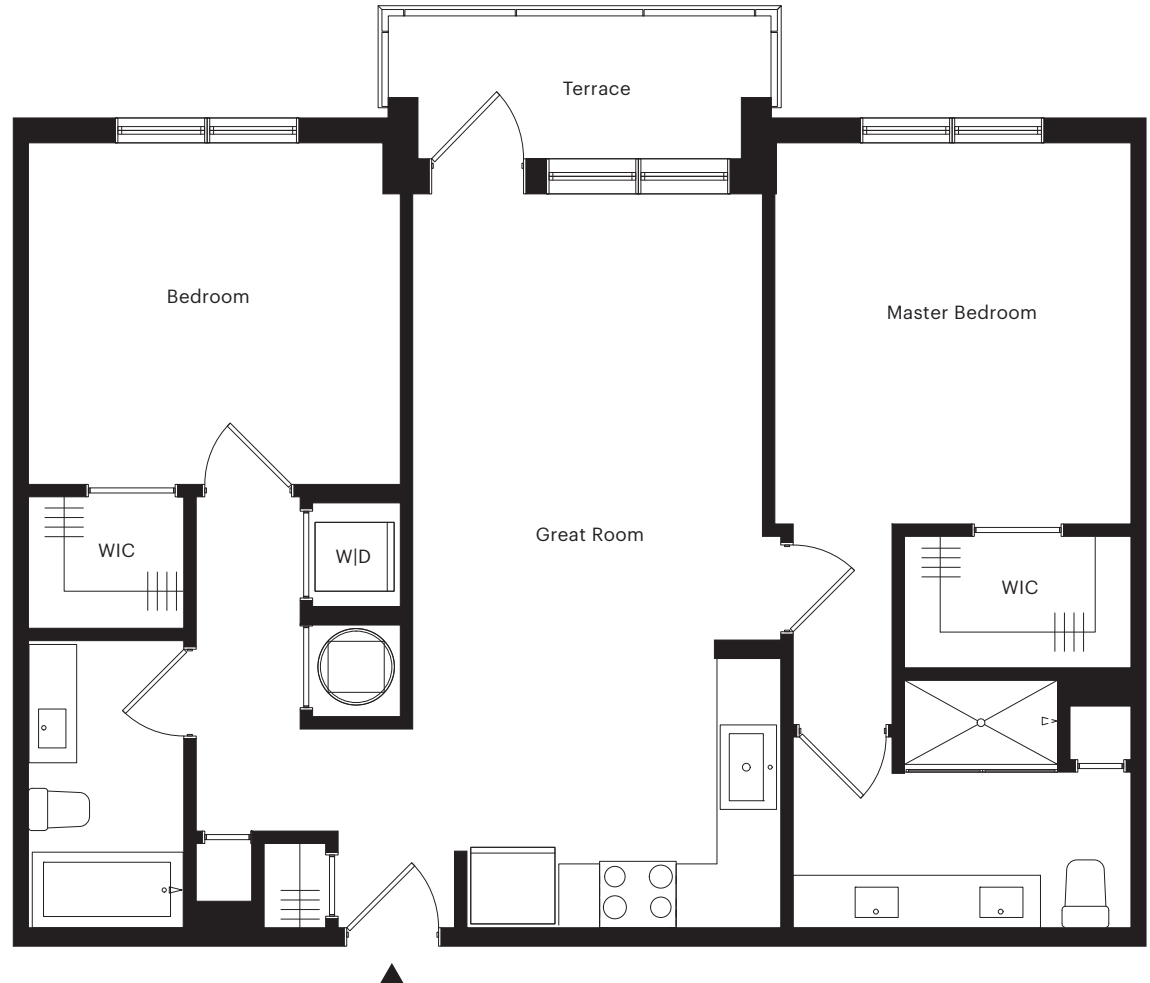

312

NORTHWOOD

PORTLAND

2 Bedrooms
2 Bathrooms
981 Inside SF
56 Outside SF
1037 Total SF

312 23rd Street
West Palm Beach, FL 33407
info@312northwood.com

312NORTHWOOD.COM

PARKLAND

All dimensions are approximate and some units may not conform exactly to the standard layout shown herein.
Equal Housing Opportunity